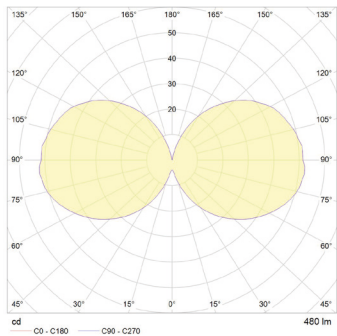

GLOBE

6W | 540 lm | 2000-3000K

GLOB-6W-2000-3000K-E27-MP

Globe 6W 2000K to 3000K E27 Matte Porcelain LED Bulb

tala®

PHYSICAL

Bulb diameter:	60 mm
Bulb length:	108 mm
Glass shape:	A60
Base:	E27
Materials:	glass and nickel
Glass finish:	Matte White
Weight:	31g
Max. working temp.:	Max. 40°C
IP rating:	IP54

IES/LDT photometry files
and product photography
available on request

ELECTRICAL

Power:	6W
Current:	0.03 A
Voltage:	220-240V~ V
Frequency:	50/60Hz
Power factor:	0.9
Efficiency:	90 lm/W
Lifetime:	15000 hrs