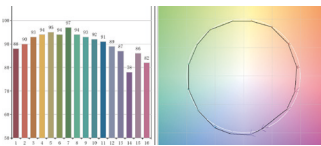

ELECTRICAL

Power:	6W
Current:	0.03 A
Voltage:	220-240V~ V
Frequency:	50/60Hz
Power factor:	0.9
Efficiency:	90 lm/W
Lifetime:	15000 hrs

ILLUMINATION

CCT:	2000-3000K
Lumens:	540 lm
Incandescent equiv.:	44W
Flicker:	<5%
Beam angle:	360°
Light source:	LED
CRI:	95Ra
R9:	65
TM30 - Rg	100
TM30 - Rf	90